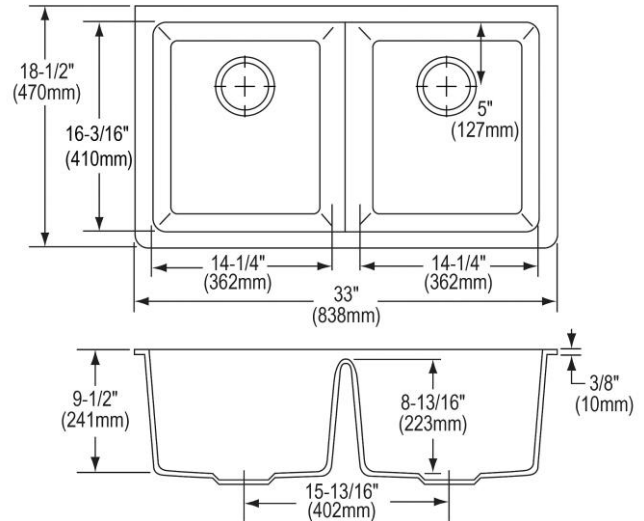

[Clean and Care Manual (PDF)](#)
[Installation Instructions (PDF) - 1000005238](#)
[Warranty (PDF)](#)