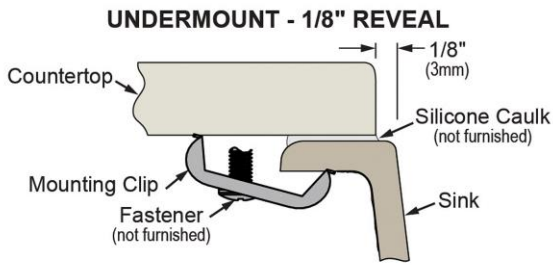

Installation Profile:

Designed to affix to the underside of any solid surface countertop.

Included Accessories		
LKCLKIT	Elkay Sink Cleaning Kit Spec Sheet (PDF)	
LKOBG1516SS	Elkay Stainless Steel 12" x 13-3/4" x 1-1/4" Bottom Grid Spec Sheet (PDF)	
LKQD35	Elkay Polymer 3-1/2" Disposer Flange with Removable Basket Strainer and Rubber Stopper Spec Sheet (PDF)	
LKQS35	Elkay Polymer 3-1/2" Drain Fitting with Removable Basket Strainer and Rubber Stopper Spec Sheet (PDF)	
Optional Accessories		
LKW RB1516SS	Elkay Stainless Steel 11-7/8" x 13-13/16" x 6-15/16" Rinsing Basket Spec Sheet (PDF)	

In keeping with our policy of continuing product improvement, Elkay reserves the right to change product specifications without notice. Please visit elkay.com for the most current version of Elkay product specification sheets. This specification describes an Elkay product with design, quality, and functional benefits to the user. When making a comparison of other producers' offerings, be certain these features are not overlooked.